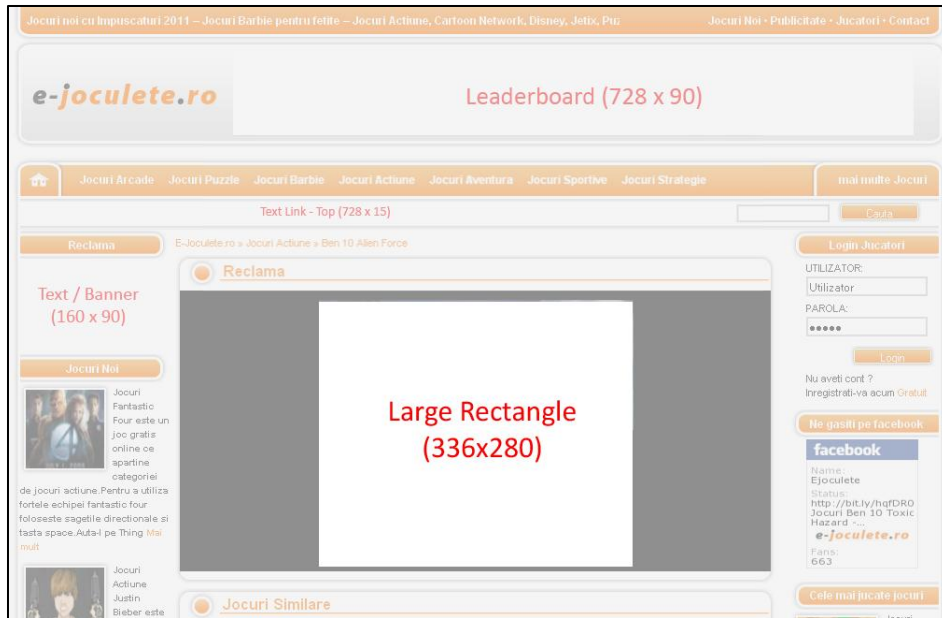

3. Large Rectangle

RateCard: 5-6 Euro / CPM

Format: .jpg; .png; gif; .swf; text;