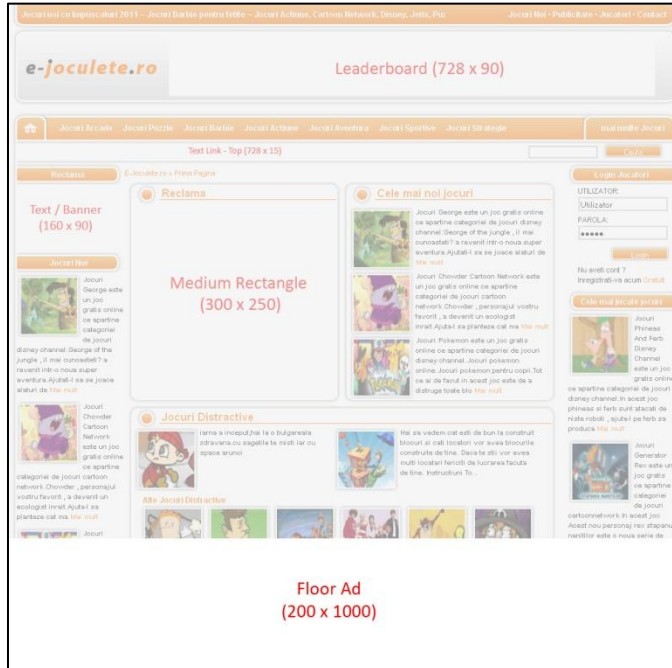

9. Floor Ad

RateCard: 8 Euro / CPM

Format: .jpg; .png; gif; .swf;

Cerinte: Buton Inchidere; Sunet „default” off;