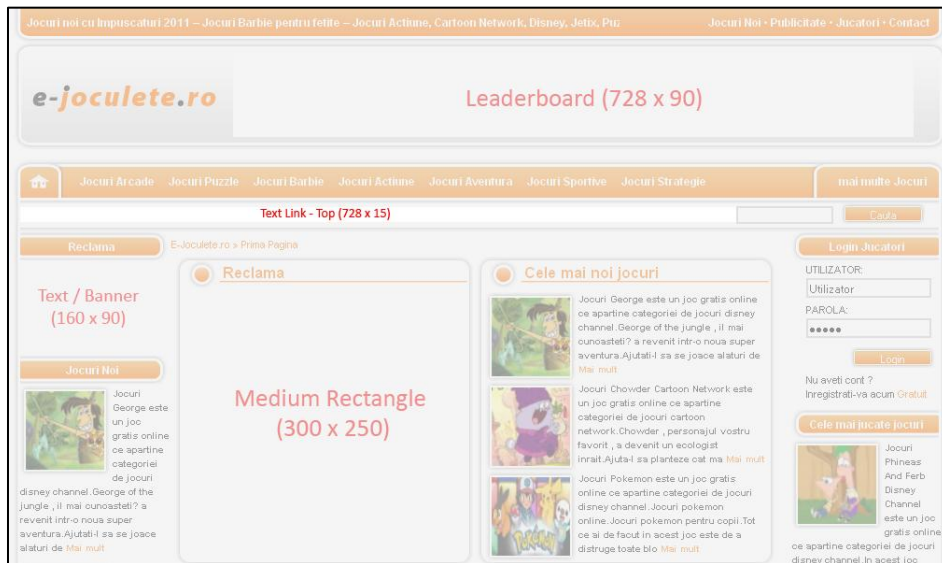

Exemple spatii publicitare pe E-Joculete.ro

1. LeaderBoard (728x90)

RateCard: 5-6 Euro / CPM

Format: .jpg; .png; gif; .swf;

The screenshot shows the homepage of e-joculete.ro. At the top, there is a navigation bar with links for 'Jocuri noi cu Impuscaturi 2011', 'Jocuri Barbie pentru fetite', 'Jocuri Actiune, Cartoon Network, Disney, Jetix, Piu', 'Jocuri Noi', 'Publicitate', 'Jucatori', and 'Contact'. Below this is the site logo 'e-joculete.ro' and a 'Leaderboard (728 x 90)' placeholder. A secondary navigation bar includes 'Jocuri Arcade', 'Jocuri Puzzle', 'Jocuri Barbie', 'Jocuri Actiune', 'Jocuri Aventura', 'Jocuri Sportive', 'Jocuri Strategie', and 'mai multe Jocuri'. A search bar and a 'Text Link - Top (728 x 15)' placeholder are also present. The main content area features a 'Reclama' section with a 'Text / Banner (160 x 90)' placeholder, a 'Jocuri Noi' section with a 'George of the Jungle' game preview, a large 'Medium Rectangle (300 x 250)' placeholder, and a 'Cele mai noi jocuri' section with three game cards: 'George of the Jungle', 'Chowder', and 'Pokemon'. On the right side, there is a 'Login Jucatori' section with fields for 'UTILIZATOR' and 'PAROLA', a 'Nu aveti cont? Inregistrati-va acum Gratuit' link, and a 'Cele mai jucate jocuri' section with a 'Phineas and Ferb' game preview.

3. Large Rectangle

RateCard: 5-6 Euro / CPM

Format: .jpg; .png; gif; .swf; text;

4. Text Links

RateCard: 1-4 Euro / CPM

Format: text;

5. Text / Banner

RateCard: 2-4 Euro / CPM

Format: .jpg; .png; gif; .swf; text;

6. Wide SkyScrapper / SkyScrapper

RateCard: 3-5 Euro/CPM (SkyScrapper / Wide SkyScrapper);

Format: .jpg; .png; gif; .swf;

7. Banner Bottom

RateCard: 5 Euro / CPM

Format: .jpg; .png; gif; .swf;