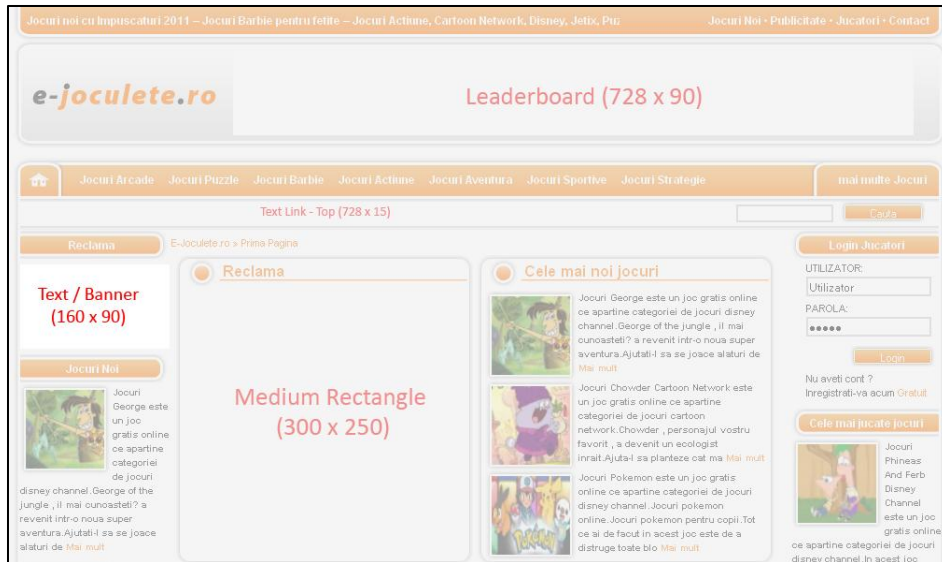

Exemple spatii publicitare pe E-Joculete.ro

1. LeaderBoard (728x90)

RateCard: 5-6 Euro / CPM

Format: .jpg; .png; gif; .swf;

The screenshot shows the homepage of e-joculete.ro. At the top, there is a navigation bar with links for 'Jocuri noi cu Impuscaturi 2011', 'Jocuri Barbie pentru fetite', 'Jocuri Actiune, Cartoon Network, Disney, Jetix, Piu', 'Jocuri Noi', 'Publicitate', 'Jucatori', and 'Contact'. Below this is the site logo 'e-joculete.ro' and a 'Leaderboard (728 x 90)' placeholder. A secondary navigation bar includes 'Jocuri Arcade', 'Jocuri Puzzle', 'Jocuri Barbie', 'Jocuri Actiune', 'Jocuri Aventura', 'Jocuri Sportive', 'Jocuri Strategie', and 'mai multe Jocuri'. A search bar and a 'Text Link - Top (728 x 15)' placeholder are also present. The main content area features a 'Reclama' section with a 'Text / Banner (160 x 90)' placeholder, a 'Jocuri Noi' section with a 'George of the Jungle' game preview, a large 'Medium Rectangle (300 x 250)' placeholder, and a 'Cele mai noi jocuri' section with three game cards: 'George of the Jungle', 'Chowder', and 'Pokemon'. On the right side, there is a 'Login Jucatori' section with fields for 'UTILIZATOR' and 'PAROLA', a 'Nu aveti cont? Inregistrati-va acum Gratuit' link, and a 'Cele mai jucate jocuri' section with a 'Phineas and Ferb' game preview.

3. Large Rectangle

RateCard: 5-6 Euro / CPM

Format: .jpg; .png; gif; .swf; text;

4. Text Links

RateCard: 1-4 Euro / CPM

Format: text;

5. Text / Banner

RateCard: 2-4 Euro / CPM

Format: .jpg; .png; gif; .swf; text;

6. Wide SkyScrapper / SkyScrapper

RateCard: 3-5 Euro/CPM (SkyScrapper / Wide SkyScrapper);

Format: .jpg; .png; gif; .swf;

7. Banner Bottom

RateCard: 5 Euro / CPM

Format: .jpg; .png; gif; .swf;